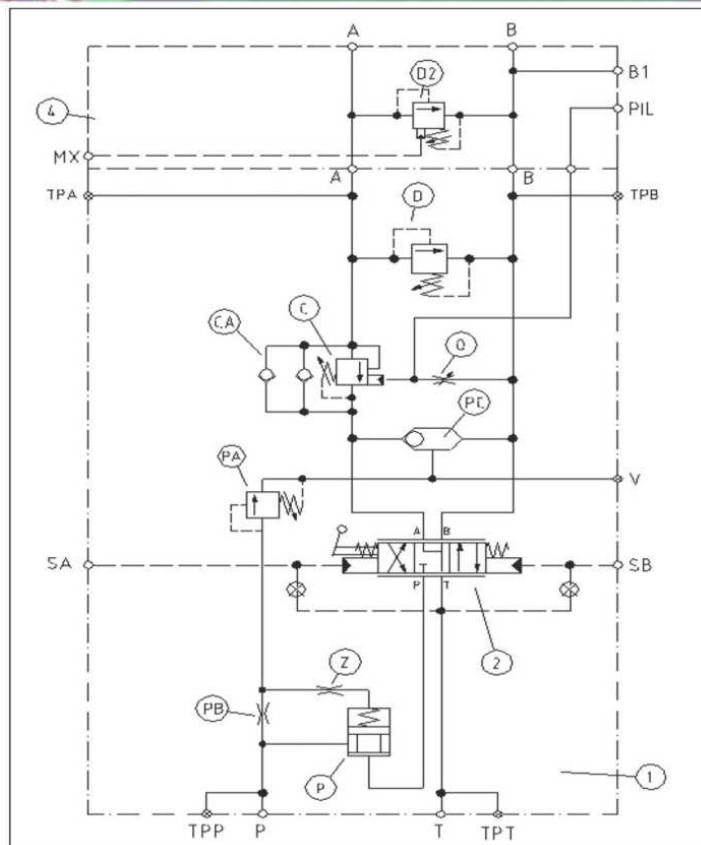

SETS HYDRAULIC COMPONENTS FOR WINCHES

| | |
|-----------------------------|---|
| Dutch Hydraulic Consultants | Tel. +31-(0)6-83695868 |
| Achterweg ZZ 8 | Mail info@dhc-hydraulic.nl |
| 3216AB Abbenbroek | Web www.dhc-hydraulic.nl |
| Nederland | |